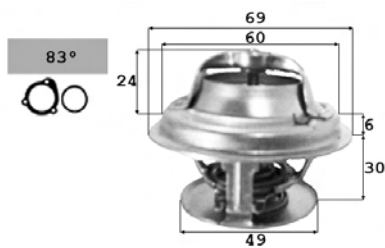

## ...Scorpio

3371341

OE 6182480

11/85-07/90  
06/88-09/93

2.5 D  
2.5 TD

STR  
SFA

9000036

OE 7072643