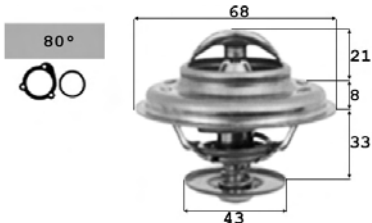

## ...Scorpio

3371341

OE 6182480

11/85-07/90  
06/88-09/93

2.5 D  
2.5 TD

STR  
SFA

9000036

OE 7072643