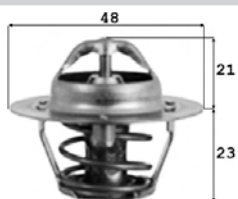

09/95-02/00
09/95-02/02
09/95-09/02
09/95-09/02
12/99-09/02
06/00-09/02
06/00-09/02
02/96-09/00
02/00-09/02

1.2i 16v.
1.2i 16v.
1.2i 16v.
1.2i 16v.
1.2i 16v.
1.2i 16v.
1.2i 16v.
1.4i 16v.
1.6i 16v.

BV Séq.
BV Séq.
BVM
BVM BV Séq.
BVM
BVM
BV Séq.
BVM
BVM

DHA/Zetec SE
DHD/Zetec SE
DHA/B/Zetec SE
DHC/Zetec SE
DHE/Zetec SE
DHF/Zetec SE
DHG/Zetec SE
FHA FHE /Zetec SE
L1T L1V

9000065

OE 6526879