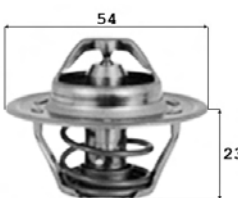

09/99-09/02
12/99-09/02
06/00-09/02

1.3i
1.3i
1.3i

BVM
BVM
BVM

J4C/J J4L /Endura
J4Q
J4R J4T

9000719

OE 1086282