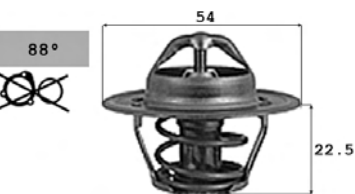

05/03-
01/06-06/08
05/03-
01/05-
06/06-07/12
06/08-20/07/09
02/08-03/08/09

2.0 TDi /Sportback
2.0 TDi /Sportback
2.0 TDi /4WD /Sportback
2.0 TDi /Sportback /4WD
2.0 TDi DPF /Sportback /4WD
2.0 TDi DPF /Sportback /4WD
2.0 TDi DPF Cab.

AZV
BUY
BKD
BMM
BMN
CBAA/AB CB BB
CBAA/AB

3306072

OE 06F121111F